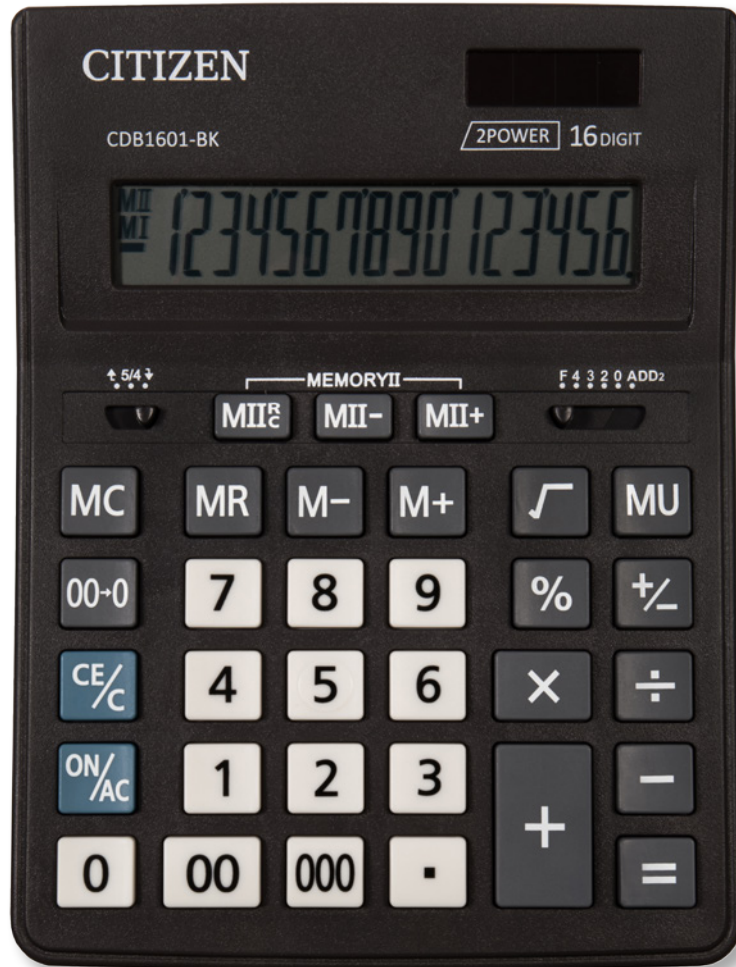

CITIZEN

Large 16-digit desktop calculator with angled display and business functions.

CDB1601-BK

Desktop Calculator

Description:

Color: black
Depth: 205 mm
Width: 155 mm
Height: 35 mm
Unit Weight: 188,3 g
Battery: AG10 / L1131

Features:

- 16-digit angled display
- Double memory
- Mark up
- Rounding
- Solar and battery power

Package: Boxpackage

Logistics information:

	EAN	Content
Giftbox package	4562195139256	1 pc.
Inner carton	4562195139362	20 pcs.
Master carton	4562195139379	40 pcs.
IT Code	14562195139376	

BusinessLine

CDB1601-BK