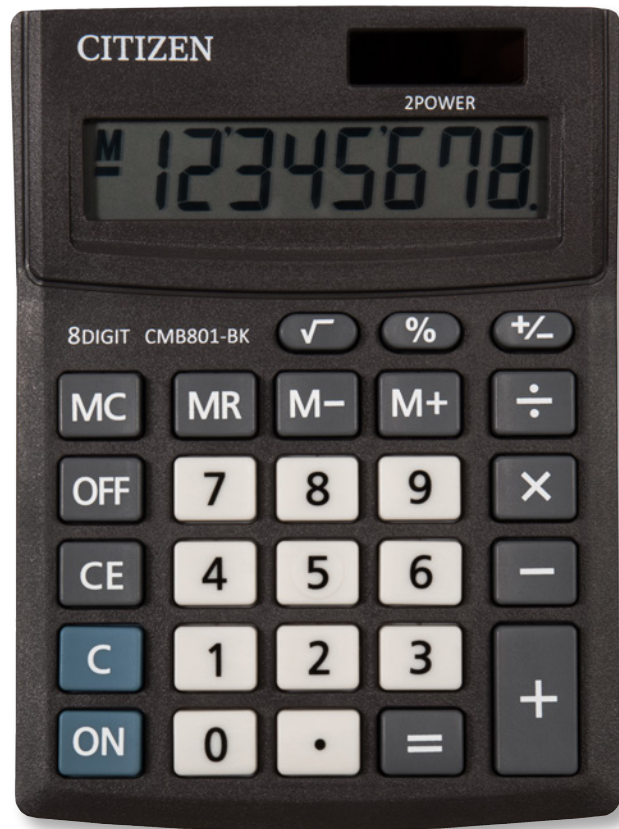

CITIZEN

Small 8-digit Desktop Calculator with angled display and standard functions.

CMB801-BK

BusinessLine

CMB801-BK Desktop Calculator

Description:

Color: black
Depth: 137 mm
Width: 102 mm
Height: 31 mm
Unit Weight: 89,9 g
Battery: AG10 / L1131

Features:

- 8-digit angled display
- Memory
- Square root
- Solar and battery power

Package: Boxpackage

Logistics information:

	EAN	Content
Giftbox package	4562195139201	1 pc.
Inner carton	4562195139263	50 pcs.
Master carton	4562195139270	100 pcs.
ITF Code	14562195139277	