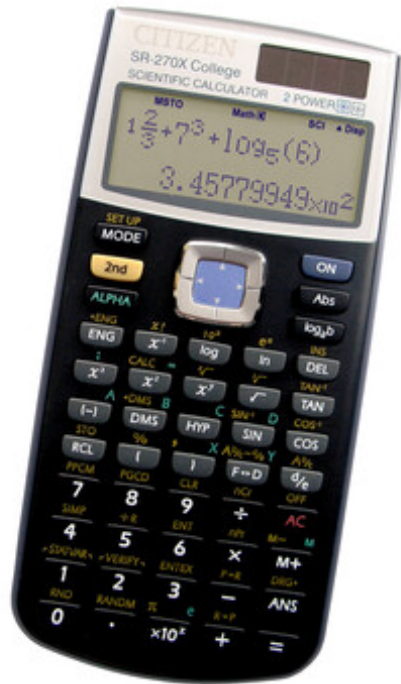

CITIZEN

SR-270X College

Scientific Calculator

Description

Model : SR-270X College

Color : black

Depth : 165 mm

Width : 84 mm

Height : 20 mm

Weight : 133 g

Features

- 2-Line Display
- 12+2-Digit Display
- Battery & Solar
- Hardcase
- Square Root Function
- 274 Scientific Functions

Weblink